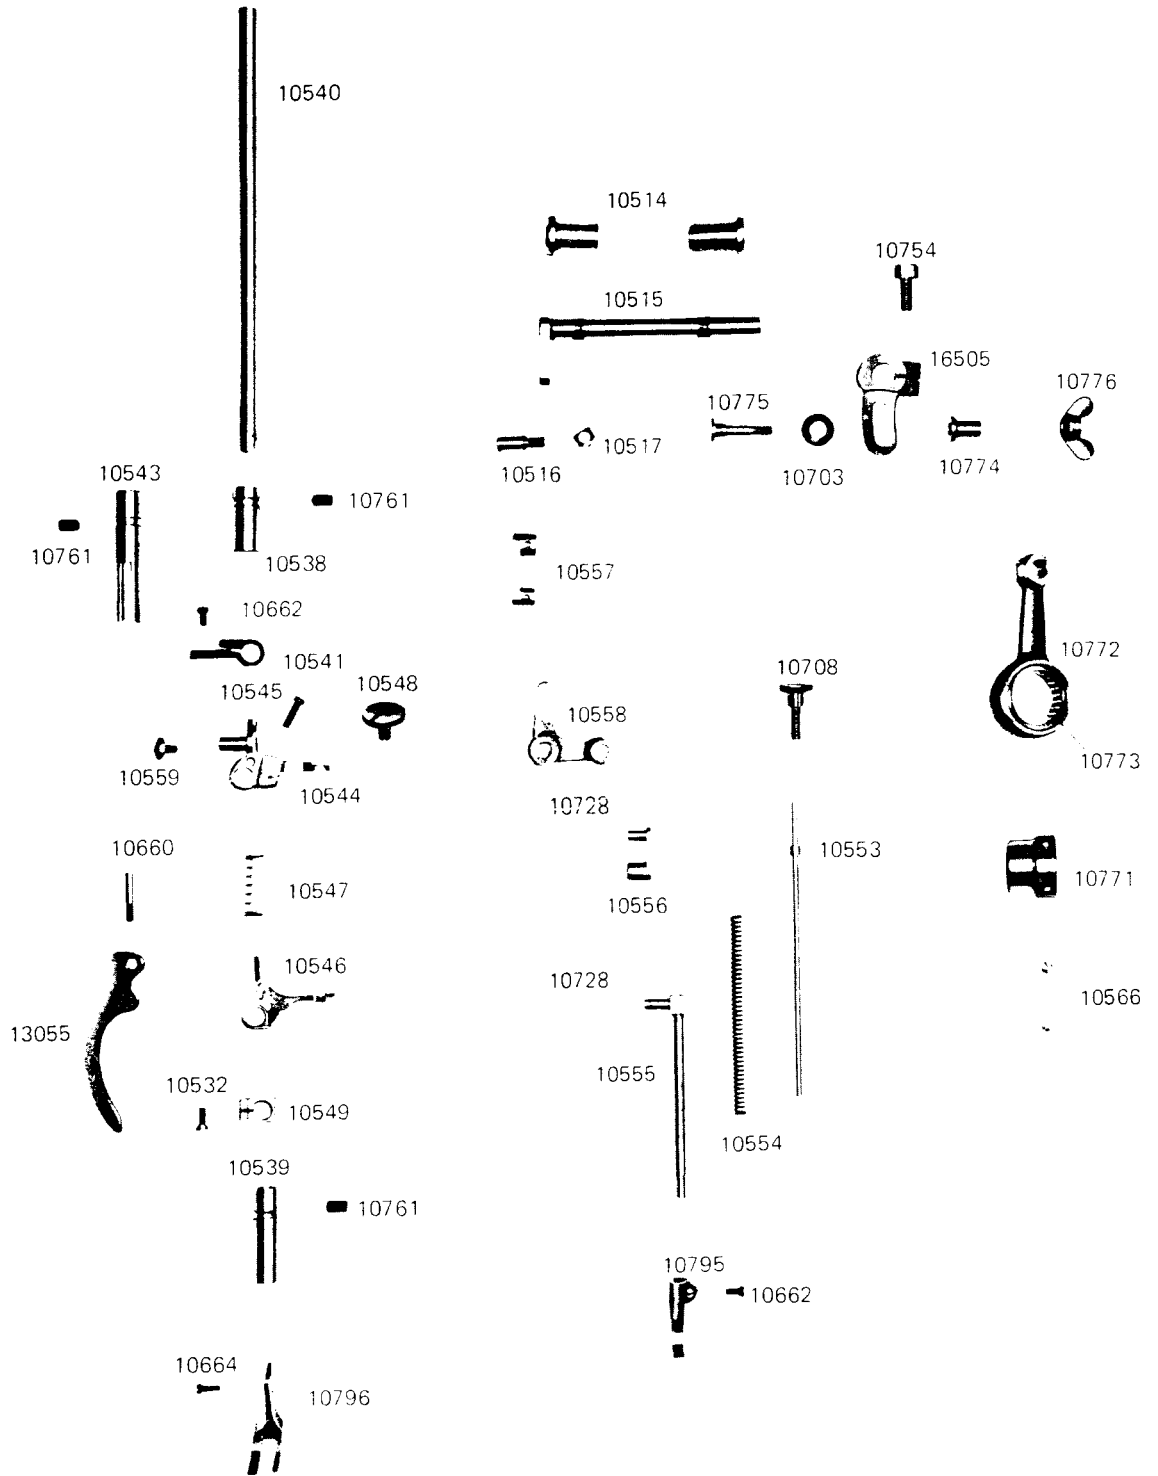

SINGER*

PARTS LIST

MODELS 153B1, 153B8, 153B8B

CYLINDRICAL BED MACHINES

INDEX

	Page
Thread take up lever, needle bar for all models	1
天秤・針棒関係	
Arm shaft, feeding mechanism for 153B8	2
上軸・送り機構関係	
Lifting lever, face plate, slide plate	3
弓、面板、差し板、ベース関係	
Presser bar, lifting rock shaft, vibrating presser foot for 153B8	4
押え棒・横軸・中押え関係	
Hook driving shaft, rotating hook, timing belt for all models	5
下軸、カマ関係	
Thread tension, feed driving rock shaft, feeder, needle plate	6
糸掛、糸調子、送り竿関係	
Accessories	7
附属関係	
Reverse stitch mechanism for 153B8B	8
Special parts for 153B1	12
153B1専用部品	
Belt guard	13
ベルトカバー	

10535 10534 10533 10532 10531 10530 10529 10528 10527 10526 10525 10524 10523 10522 10521 10520 10729 10728 10726 10701 13084 13058 13057 13077 13134 13071

ARM SHAFT, FEEDING MECHANISM
FOR 153B8

NOTE! WHEN ORDERING PARTS PREFIX ALL NUMBERS BY CS, EXAMPLE CS_

3

弓、面板、差し板、ベース関係 LIFTING LEVER, FACE PLATE, SLIDE PLATE

NOTE! WHEN ORDERING PARTS PREFIX ALL NUMBERS BY CS, EXAMPLE CS_

Parts marked X are not necessary for 153B1

PRESSER BAR, LIFTING ROCK SHAFT, VIBRATING PRESSER FOR 153B8

From the library of: Diamond Needle Corp

NOTE! WHEN ORDERING PARTS PREFIX ALL NUMBERS BY CS, EXAMPLE CS_____

5

下軸・カマ関係

HOOK DRIVING SHAFT, ROTATING HOOK, TIMING BELT

NOTE! WHEN ORDERING PARTS PREFIX ALL NUMBERS BY CS, EXAMPLE CS ___