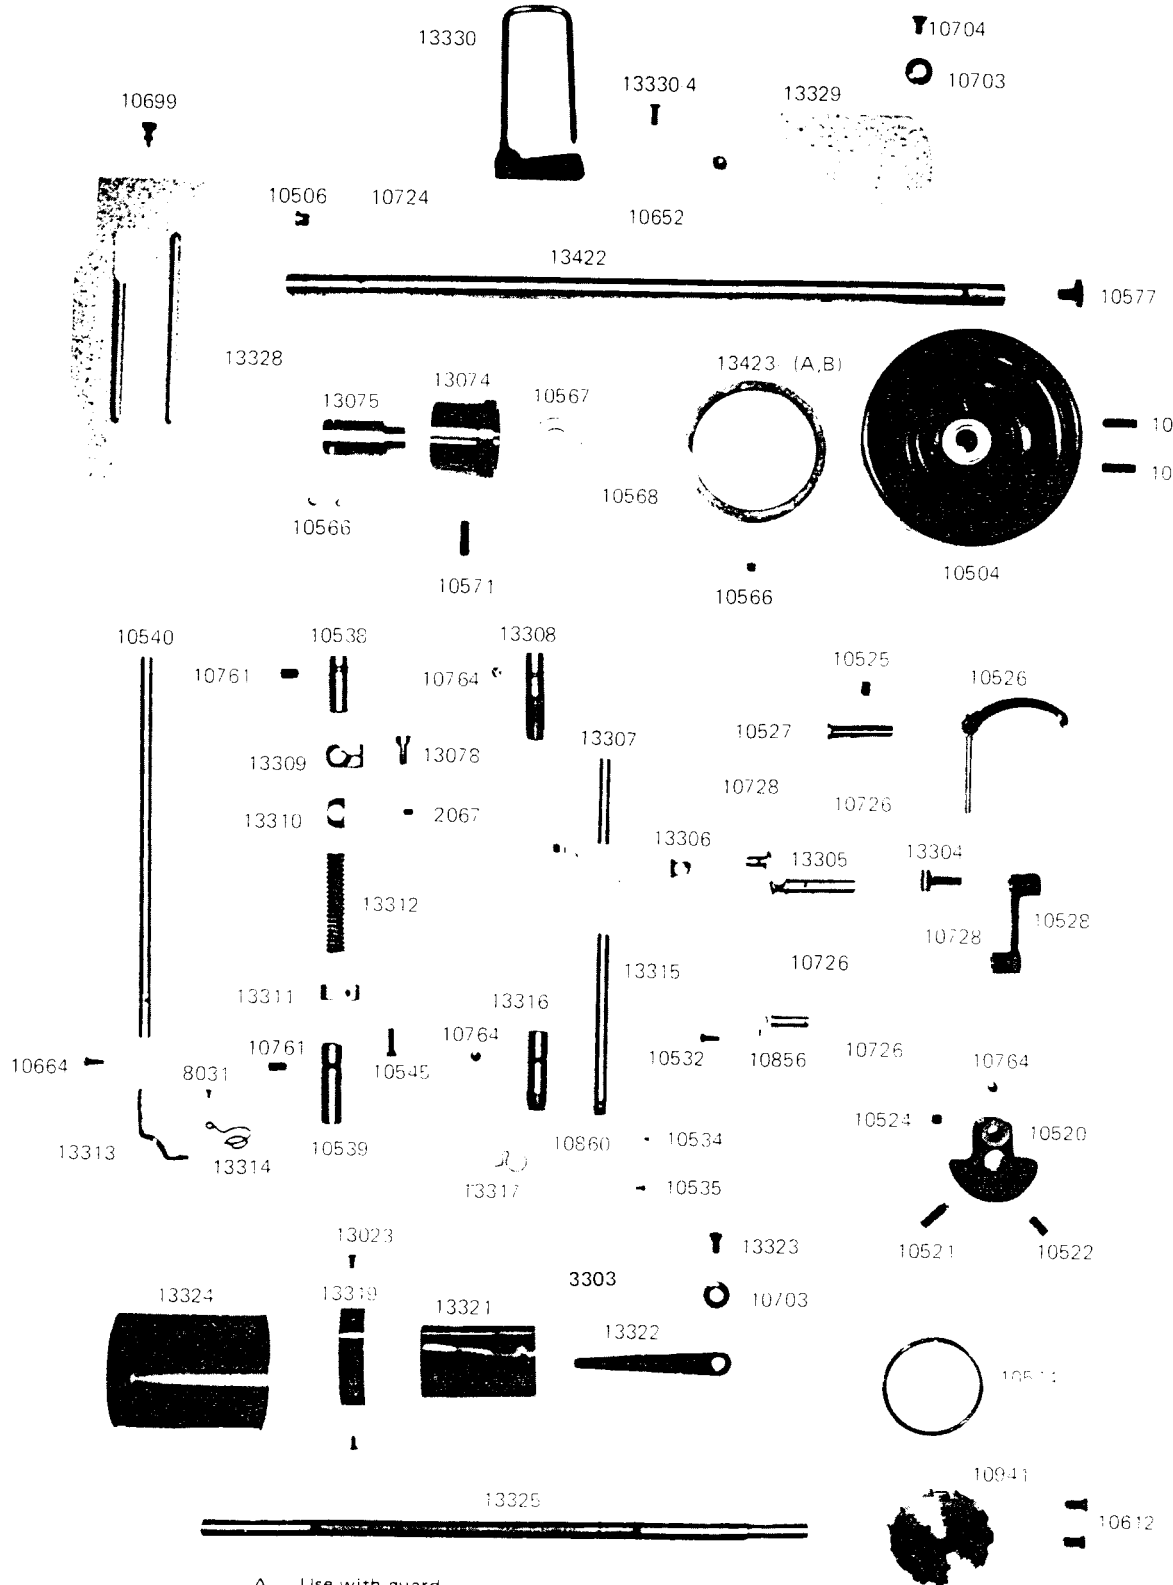

SINGER*

PARTS LIST

MODELS 153B1, 153B8, 153B8B

CYLINDRICAL BED MACHINES

INDEX

	Page
Thread take up lever, needle bar for all models	1
天秤・針棒関係	
Arm shaft, feeding mechanism for 153B8	2
上軸・送り機構関係	
Lifting lever, face plate, slide plate	3
弓、面板、差し板、ベース関係	
Presser bar, lifting rock shaft, vibrating presser foot for 153B8	4
押え棒・横軸・中押え関係	
Hook driving shaft, rotating hook, timing belt for all models	5
下軸、カマ関係	
Thread tension, feed driving rock shaft, feeder, needle plate	6
糸掛、糸調子、送り竿関係	
Accessories	7
附属関係	
Reverse stitch mechanism for 153B8B	8
Special parts for 153B1	12
153B1専用部品	
Belt guard	13
ベルトカバー	

From the library of: Diamond Needle Corp

Part marked * is used for only 153B8
Parts marked X is used for only 153B1

153B1

NOTE! WHEN ORDERING PARTS PREFIX ALL NUMBERS BY CS, EXAMPLE CS__

1 専用部品

SPECIAL PARTS FOR 153B1