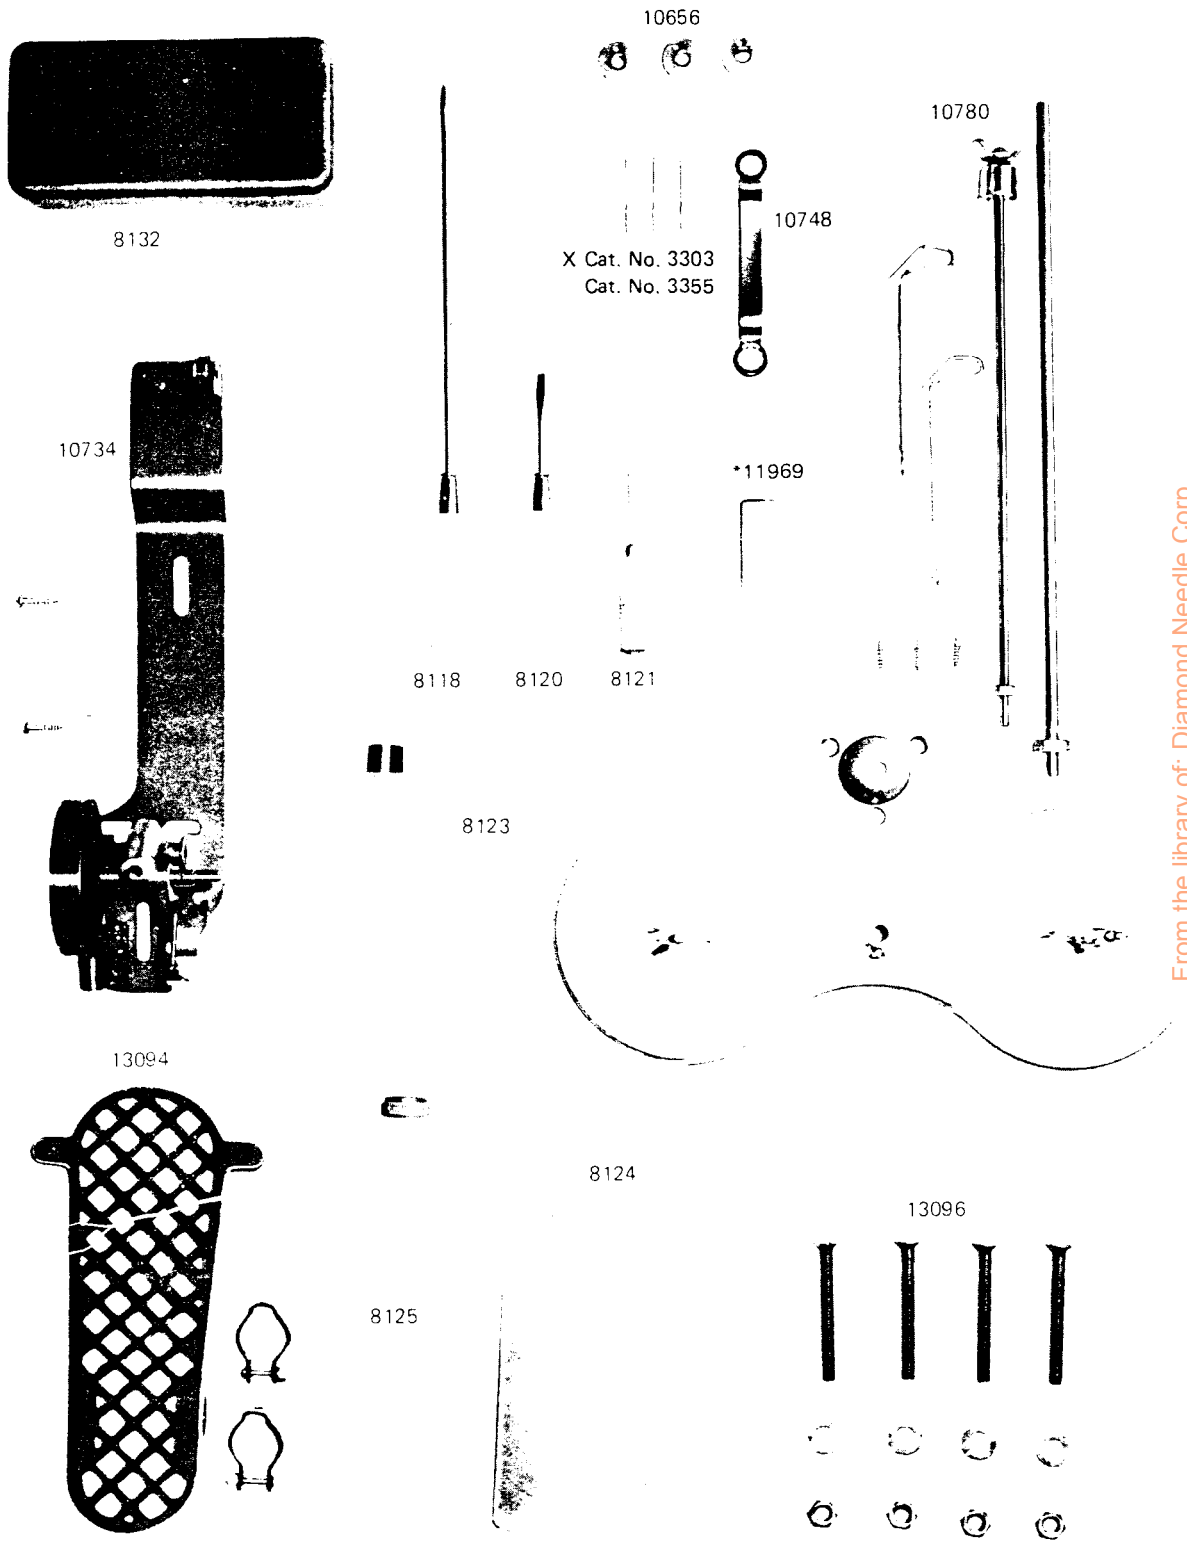

7

附屬關係

ACCESSORIES

BELT GUARD (OPTIONAL) 13425C FOR 153B1, 13088C FOR 153B8

X Cat. No. 3303
Cat. No. 3355

From the library of: Diamond Needle Corp

Part marked * is used for only 153B8
Parts marked X is used for only 153B1

153B1

NOTE! WHEN ORDERING PARTS PREFIX ALL NUMBERS BY CS, EXAMPLE CS__