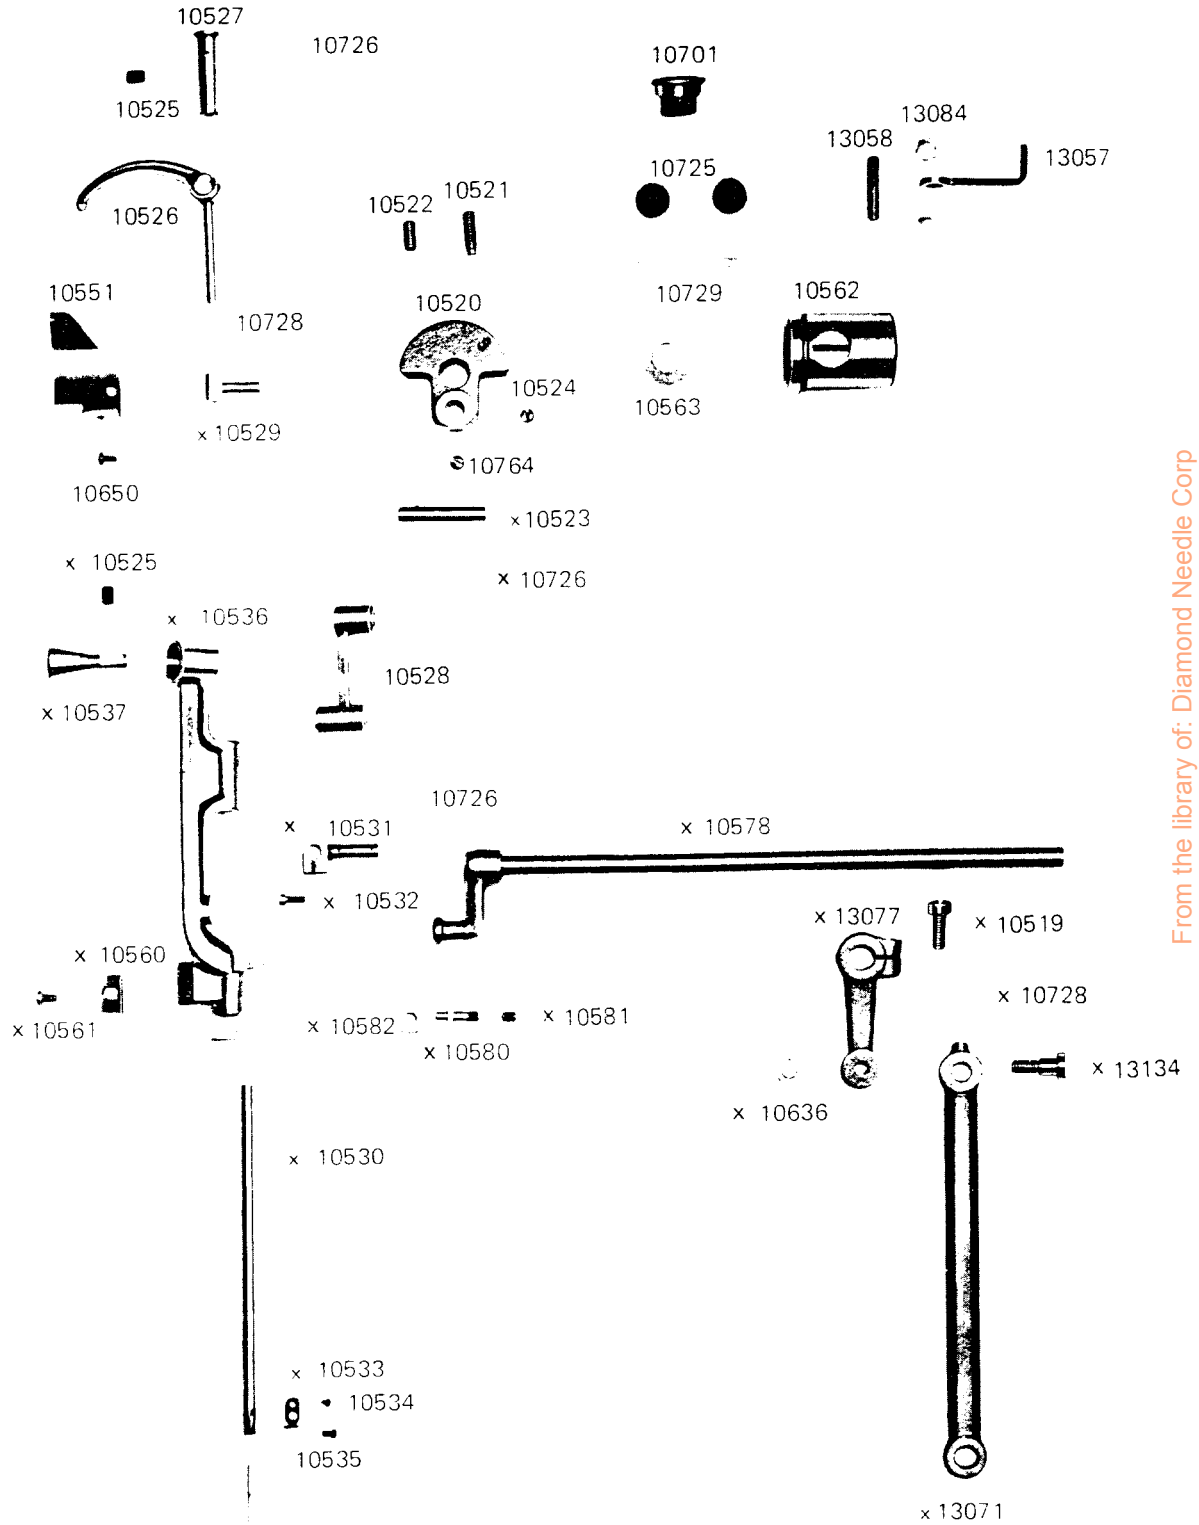

1

天秤・針棒関係

THREAD TAKE UP LEVER, NEEDLE BAR, ETC.

From the library of: Diamond Needle Corp

Cat. No. 3355

NOTE! WHEN ORDERING PARTS
PREFIX ALL NUMBERS BY
CS, EXAMPLE CS_

Parts marked X are not necessary for 153B1