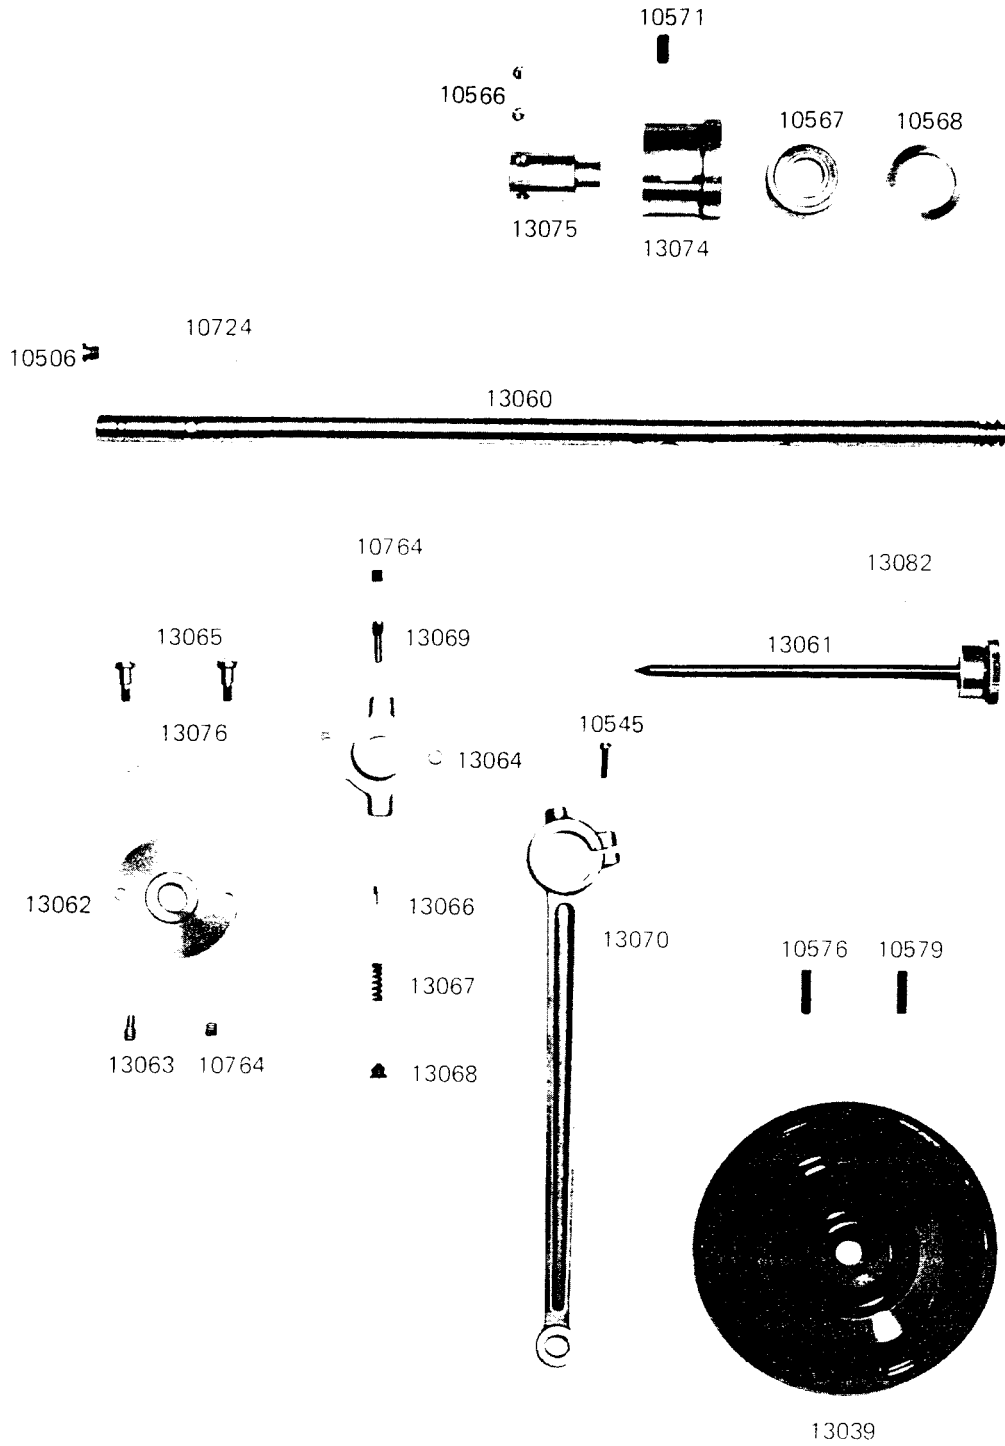

SINGER*

PARTS LIST

MODELS 153B1, 153B8, 153B8B

CYLINDRICAL BED MACHINES

INDEX

	Page
Thread take up lever, needle bar for all models	1
天秤・針棒関係	
Arm shaft, feeding mechanism for 153B8	2
上軸・送り機構関係	
Lifting lever, face plate, slide plate	3
弓、面板、差し板、ベース関係	
Presser bar, lifting rock shaft, vibrating presser foot for 153B8	4
押え棒・横軸・中押え関係	
Hook driving shaft, rotating hook, timing belt for all models	5
下軸、カマ関係	
Thread tension, feed driving rock shaft, feeder, needle plate	6
糸掛、糸調子、送り竿関係	
Accessories	7
附属関係	
Reverse stitch mechanism for 153B8B	8
Special parts for 153B1	12
153B1専用部品	
Belt guard	13
ベルトカバー	

153B8

1

天秤・針棒関係

THREAD TAKE UP LEVER, NEEDLE BAR, ETC.

From the library of: Diamond Needle Corp

Cat. No. 3355

NOTE! WHEN ORDERING PARTS
PREFIX ALL NUMBERS BY
CS, EXAMPLE CS_

Parts marked X are not necessary for 153B1

10535 10534 10533 10532 10531 10530 10529 10528 10527 10526 10525 10524 10523 10522 10521 10520 10729 10728 10726 10701 13084 13058 13057 13077 13134 13071

ARM SHAFT, FEEDING MECHANISM
FOR 153B8

NOTE! WHEN ORDERING PARTS PREFIX ALL NUMBERS BY CS, EXAMPLE CS_

From the library of: Diamond Needle Corp

NOTE! WHEN ORDERING PARTS PREFIX ALL NUMBERS BY CS, EXAMPLE CS_____

5

下軸・カマ関係

HOOK DRIVING SHAFT, ROTATING HOOK, TIMING BELT

NOTE! WHEN ORDERING PARTS PREFIX ALL NUMBERS BY CS, EXAMPLE CS ___