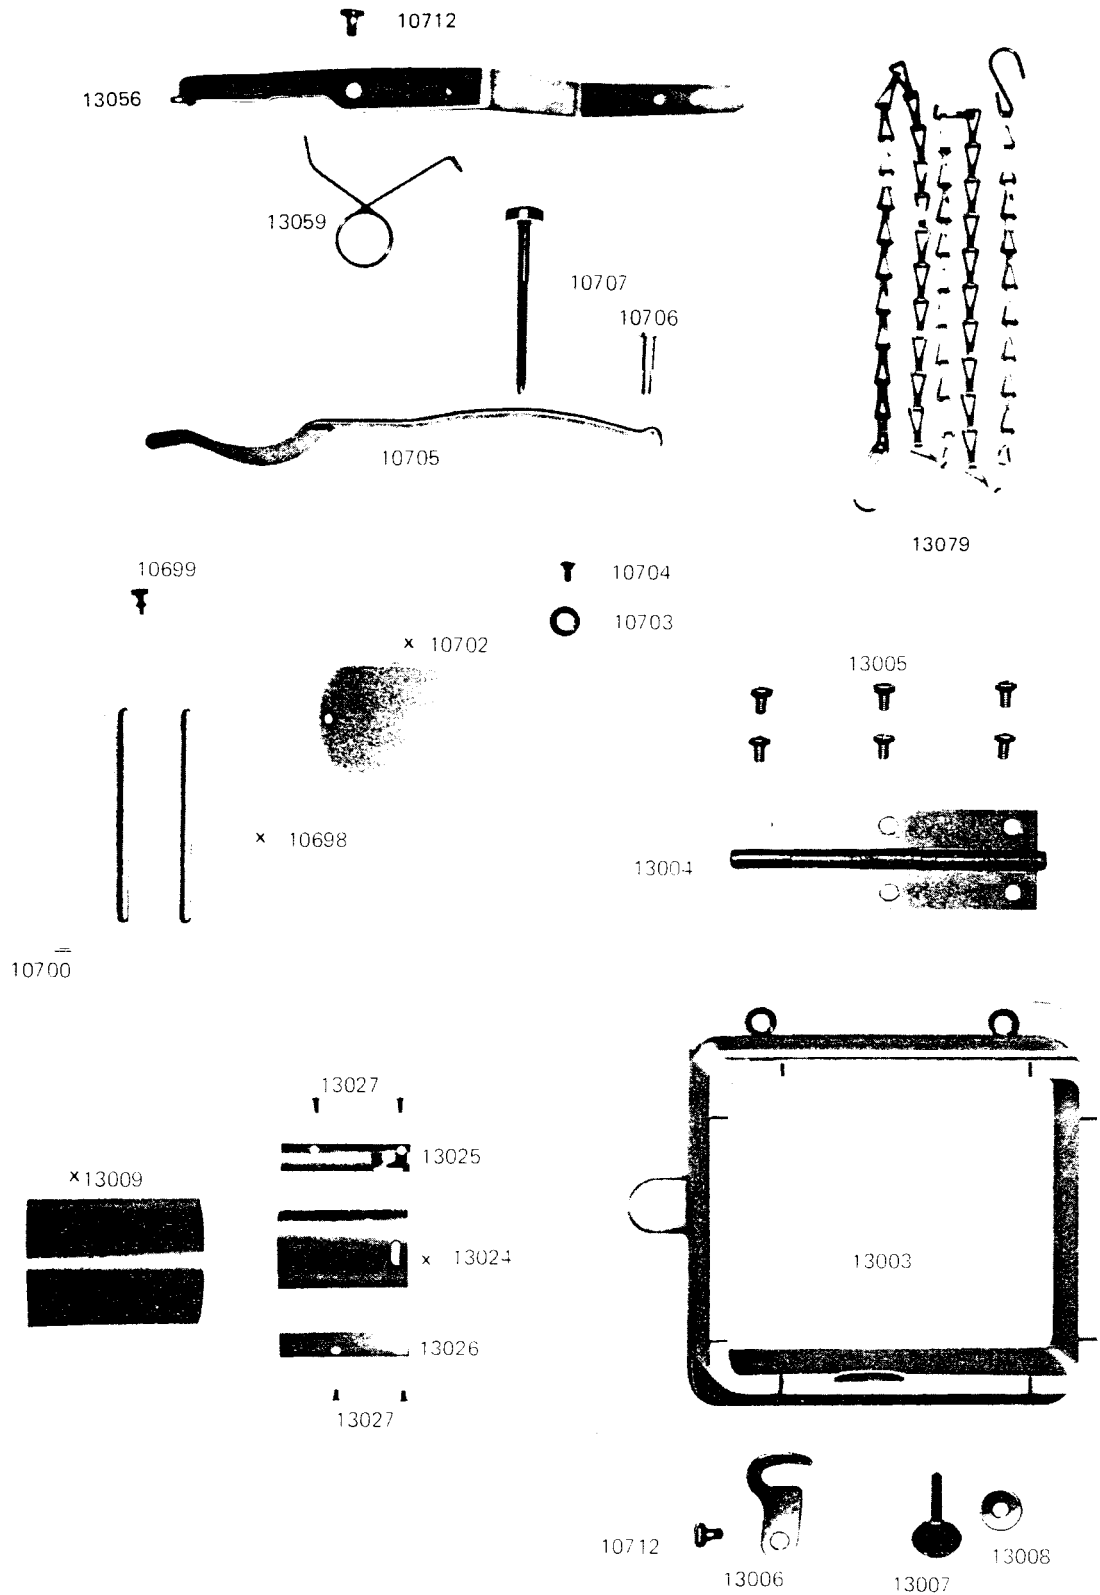

3

弓、面板、差し板、ベース関係 LIFTING LEVER, FACE PLATE, SLIDE PLATE

NOTE! WHEN ORDERING PARTS PREFIX ALL NUMBERS BY CS, EXAMPLE CS_

Parts marked X are not necessary for 153B1