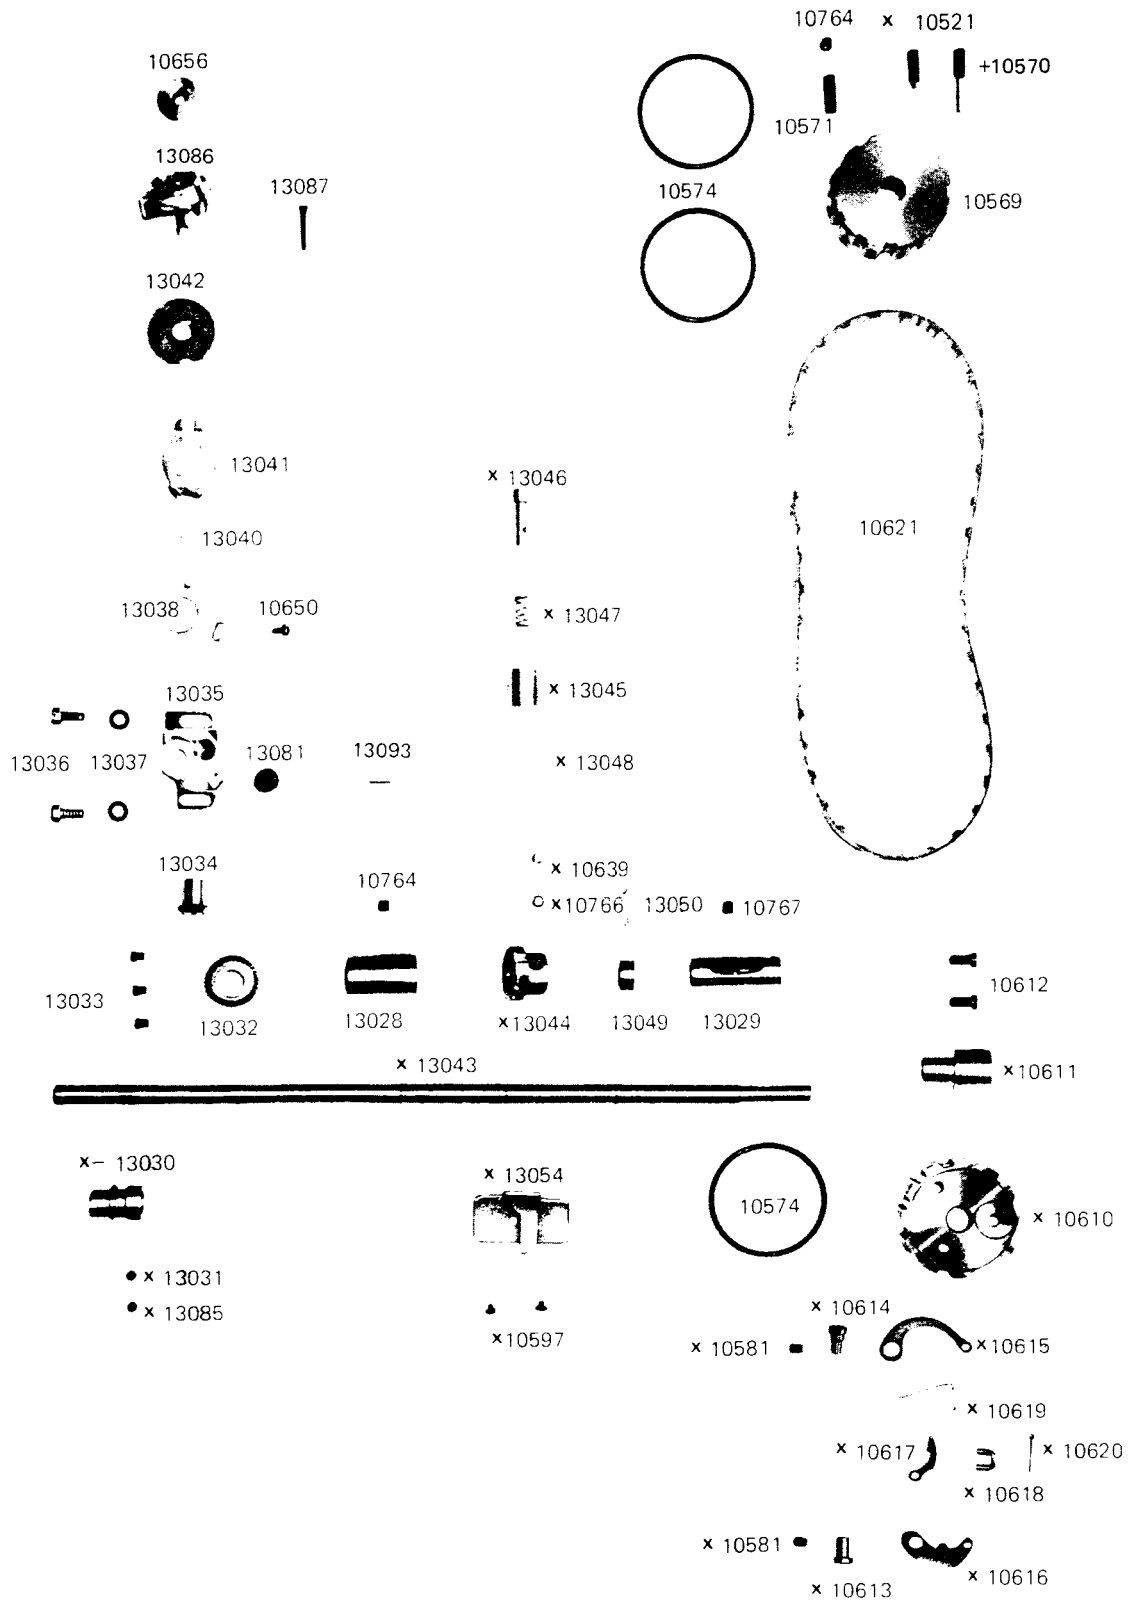

SINGER*

PARTS LIST

MODELS 153B1, 153B8, 153B8B

CYLINDRICAL BED MACHINES

INDEX

	Page
Thread take up lever, needle bar for all models	1
天秤・針棒関係	
Arm shaft, feeding mechanism for 153B8	2
上軸・送り機構関係	
Lifting lever, face plate, slide plate	3
弓、面板、差し板、ベース関係	
Presser bar, lifting rock shaft, vibrating presser foot for 153B8	4
押え棒・横軸・中押え関係	
Hook driving shaft, rotating hook, timing belt for all models	5
下軸、カマ関係	
Thread tension, feed driving rock shaft, feeder, needle plate	6
糸掛、糸調子、送り竿関係	
Accessories	7
附属関係	
Reverse stitch mechanism for 153B8B	8
Special parts for 153B1	12
153B1専用部品	
Belt guard	13
ベルトカバー	

10535 10534 10533 10532 10531 10530 10529 10528 10527 10526 10525 10524 10523 10522 10521 10520 10729 10728 10726 10701 13084 13058 13057 13077 13134 13071

ARM SHAFT, FEEDING MECHANISM
FOR 153B8

NOTE! WHEN ORDERING PARTS PREFIX ALL NUMBERS BY CS, EXAMPLE CS_

3

弓、面板、差し板、ベース関係 LIFTING LEVER, FACE PLATE, SLIDE PLATE

NOTE! WHEN ORDERING PARTS PREFIX ALL NUMBERS BY CS, EXAMPLE CS_

Parts marked X are not necessary for 153B1

PRESSER BAR, LIFTING ROCK SHAFT, VIBRATING PRESSER FOR 153B8

From the library of: Diamond Needle Corp

NOTE! WHEN ORDERING PARTS PREFIX ALL NUMBERS BY CS, EXAMPLE CS_____

5

下軸・カマ関係

HOOK DRIVING SHAFT, ROTATING HOOK, TIMING BELT

NOTE! WHEN ORDERING PARTS PREFIX ALL NUMBERS BY CS, EXAMPLE CS ___